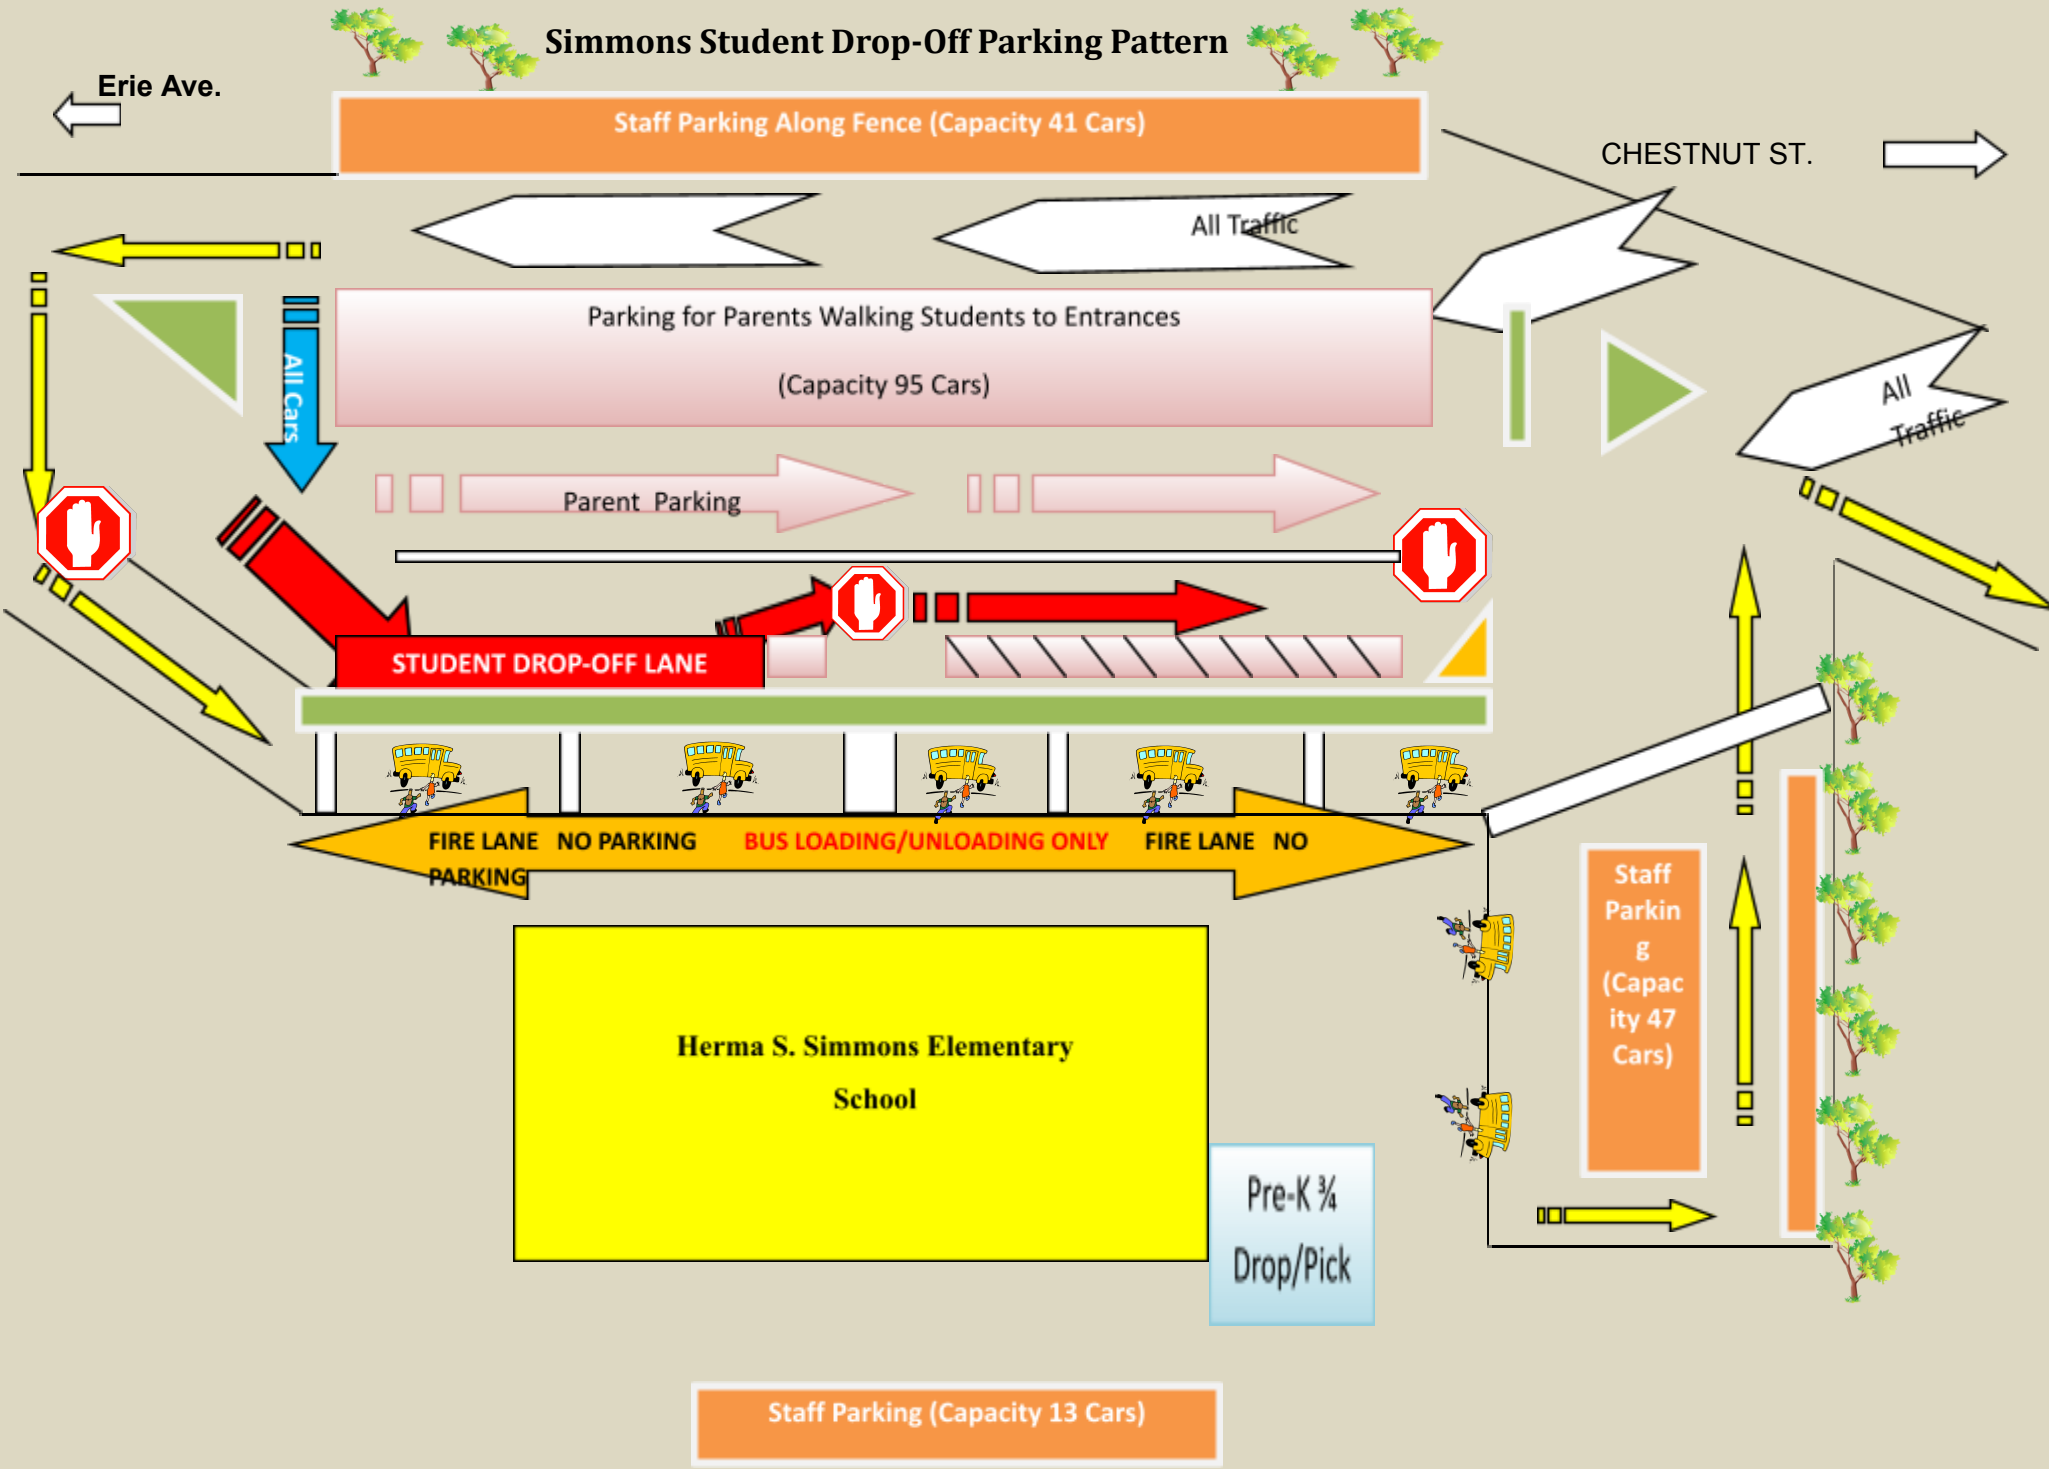

Simmons Student Drop-Off Parking Pattern

Erie Ave.

Staff Parking Along Fence (Capacity 41 Cars)

CHESTNUT ST.

All Traffic

Parking for Parents Walking Students to Entrances
(Capacity 95 Cars)

Parent Parking

STUDENT DROP-OFF LANE

FIRE LANE NO PARKING BUS LOADING/UNLOADING ONLY FIRE LANE NO PARKING

Herma S. Simmons Elementary School

Pre-K 3/4 Drop/Pick

Staff Parking (Capacity 13 Cars)

Staff Parking (Capacity 47 Cars)